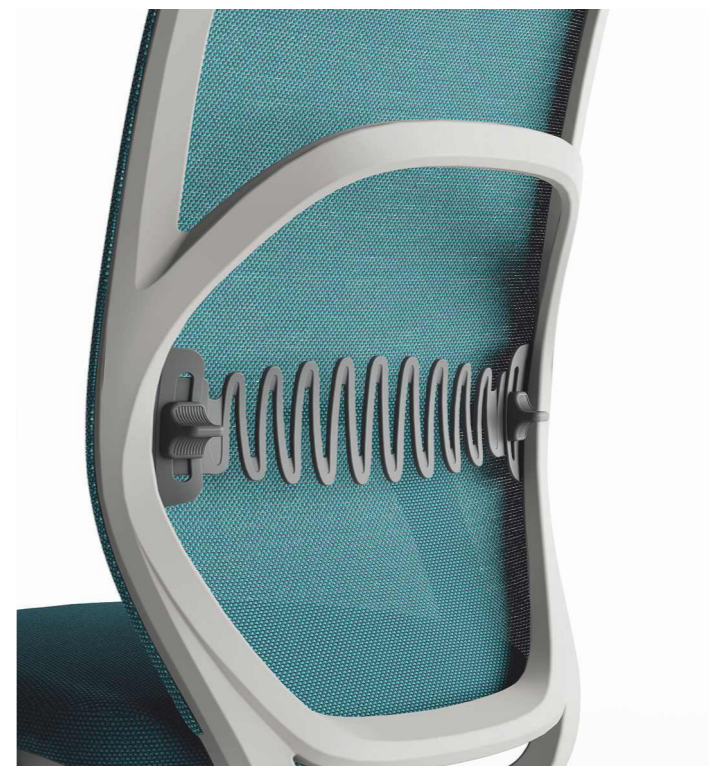

不从众，更出众

Not following the crowd, but standing out even more.

适应各种体型，
有效支撑脊椎，
满足不同身材、
不同喜好的需求。

*Adaptable to all body types,
Effectively support the spine,
Meet different body types,
And needs of different preferences.*

多姿多态，收放自如

Versatile and flexible in various poses.

腰托对椅子舒适度起着至关重要的作用，
Y 系列
以坐者为核心，
模拟人体脊柱自然曲率，
妥帖照顾使用者的腰颈习惯。

*The lumbar support plays a vital role in the comfort of
the chair,
Y Series
With the seater as the core,
Simulates the natural curvature of the human spine,
Take proper care of the user's waist and neck habits.*