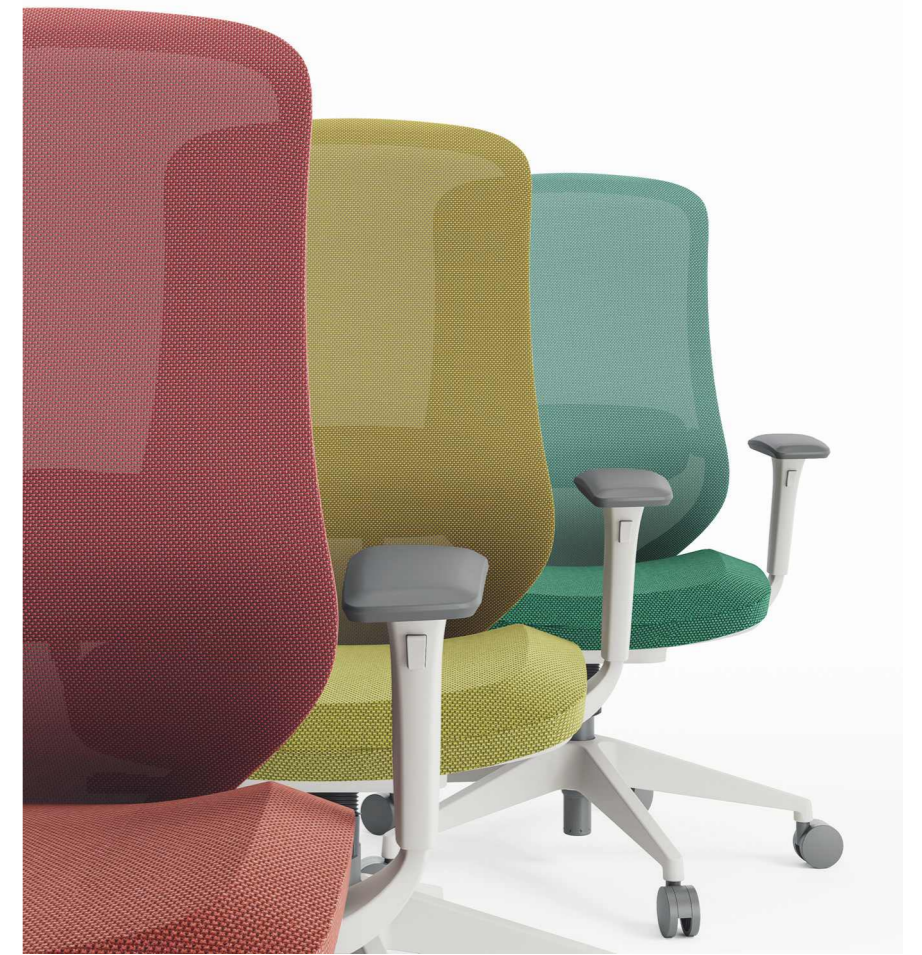

创意外形，魅力所在

Creative shapes, and glamouries

乐由心生，
环境也会影响人的心情。
用一系列色彩艳丽的办公椅，
点亮你彩虹般绚丽心情。

*Happiness is born from the heart,
The environment also affects a person's mood.
With a range of brightly colored office chairs,
Light up your rainbow-like mood.*