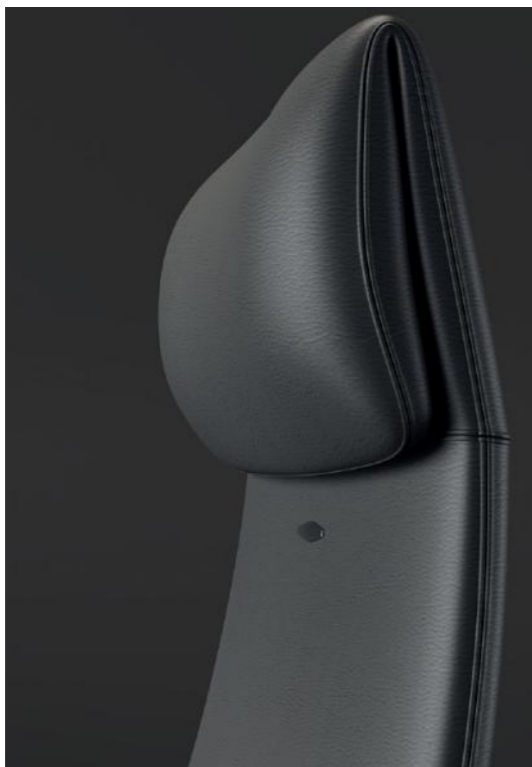

yopo

悦派

kano

赏心悦目 派气十足

EASY ON THE EYE
FULL OF STYLE

稳重的高管气质，厚重的舒适感
打造独特的质感，让每一把椅子不再平凡

Sophisticated executive temperament, exquisitely comfortable
Create a unique texture that makes every chair no longer ordinary

一直是引领，一向有新意
It has always been a leader and has always been innovative

Windows Seven
Empire your next.

人体工学设计 ERGONOMIC DESIGN

双层扶手与头枕
美感与舒适性的完美结合
靠背弧度贴合人体背部曲线
改善坐姿体态

Double-layered armrests and headrests
The perfect combination of beauty and comfort
The backrest conforms to the curve of the human back
Improve sitting posture

品质·悦派
QUALITY · YOPO

悦派有一种让人置身云朵般的舒适
它恒久的品质
足以让我们为之沉醉

YOPO is a kind of comfort that makes people feel like a cloud
It's a quality that lasts
It's enough to make us intoxicated

类型 / Classification

EYP90.SC
705*705*1155