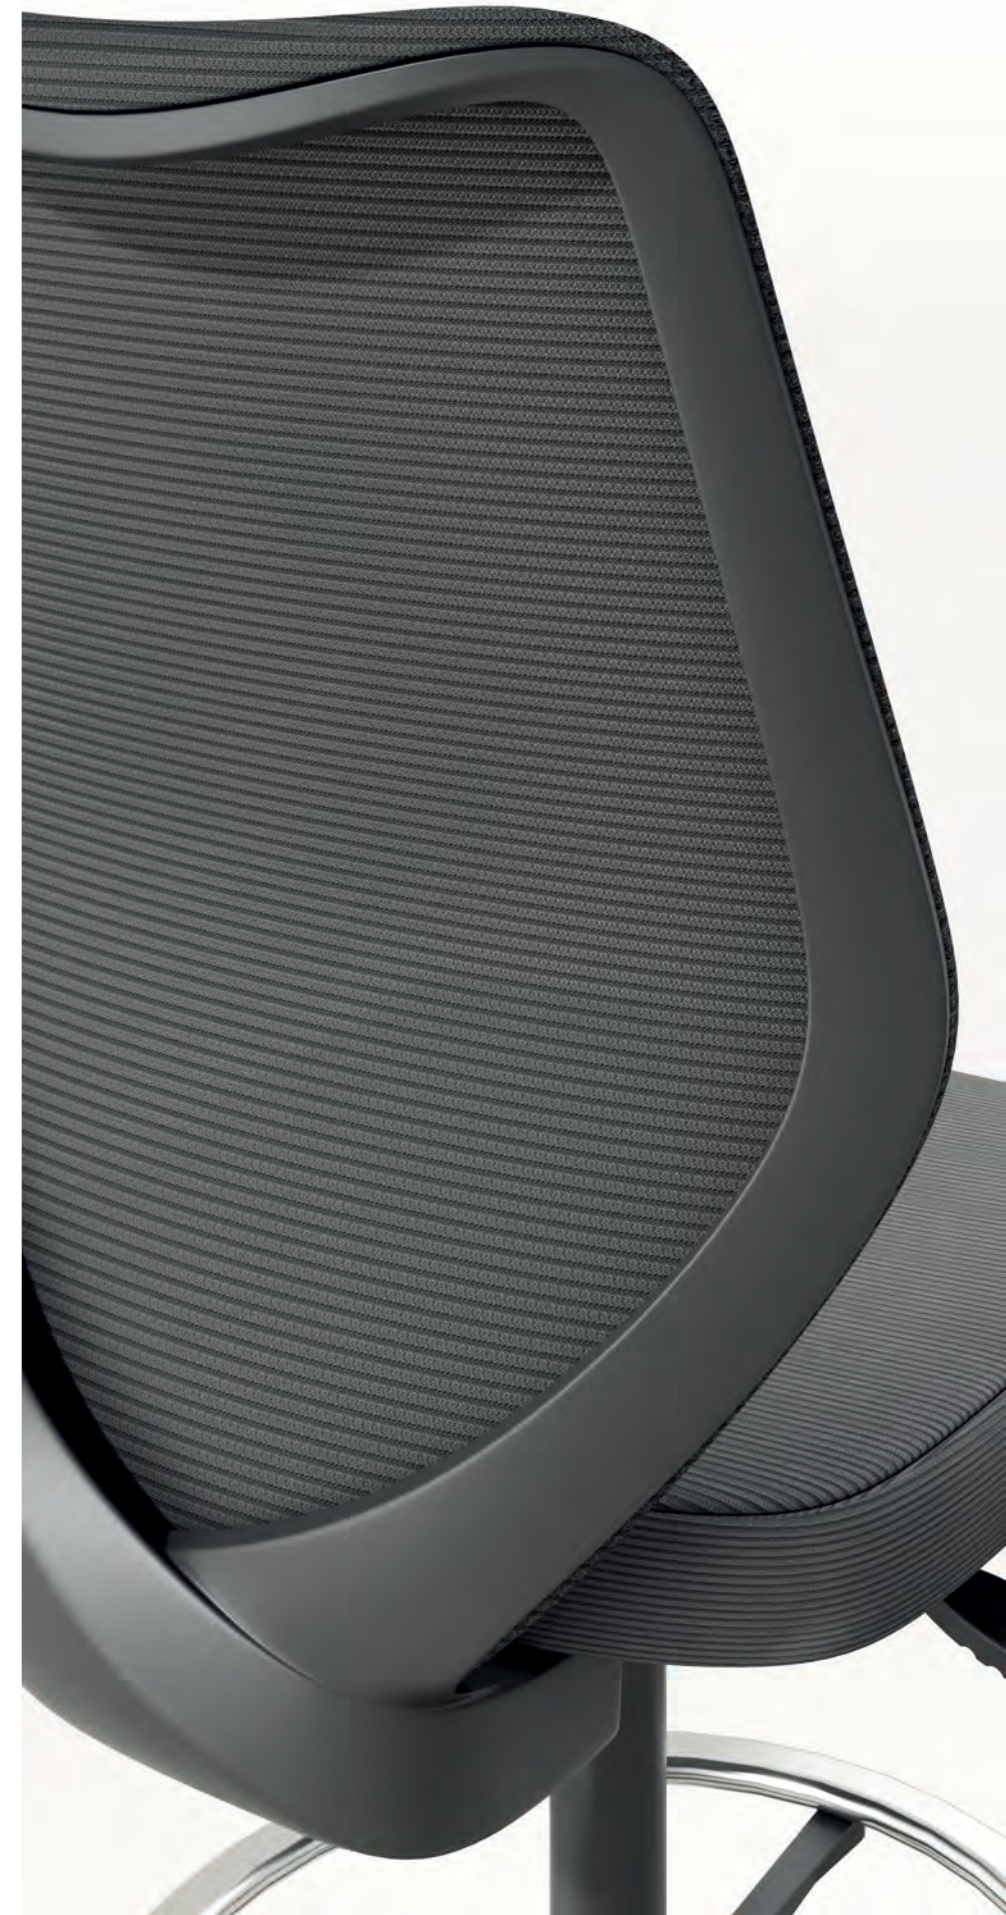

交叉式椅背设计
美感与舒适性的完美结合

Cross-back design
The perfect combination of beauty and comfort

交叉
椅背。
Cross-back Design.

摆脱同质化
更符合手握感
提高舒适感

Out of the ordinary
Matched more ergonomically
upgraded comfort

仿生
扶手设计。
Ergonomic Armrest.

后翻式
背框。
Flip-back Frame.

独特曲线
更舒适的椅背和更流动的线条
Unique Curves
A more comfortable backrest and smoother lines.

方寸之间，质感尽显

Fully displayed craftsmanship in every inch

超高性价比
多种配置 满足不同办公需求

Super cost-effective
A variety of configurations to meet different office needs