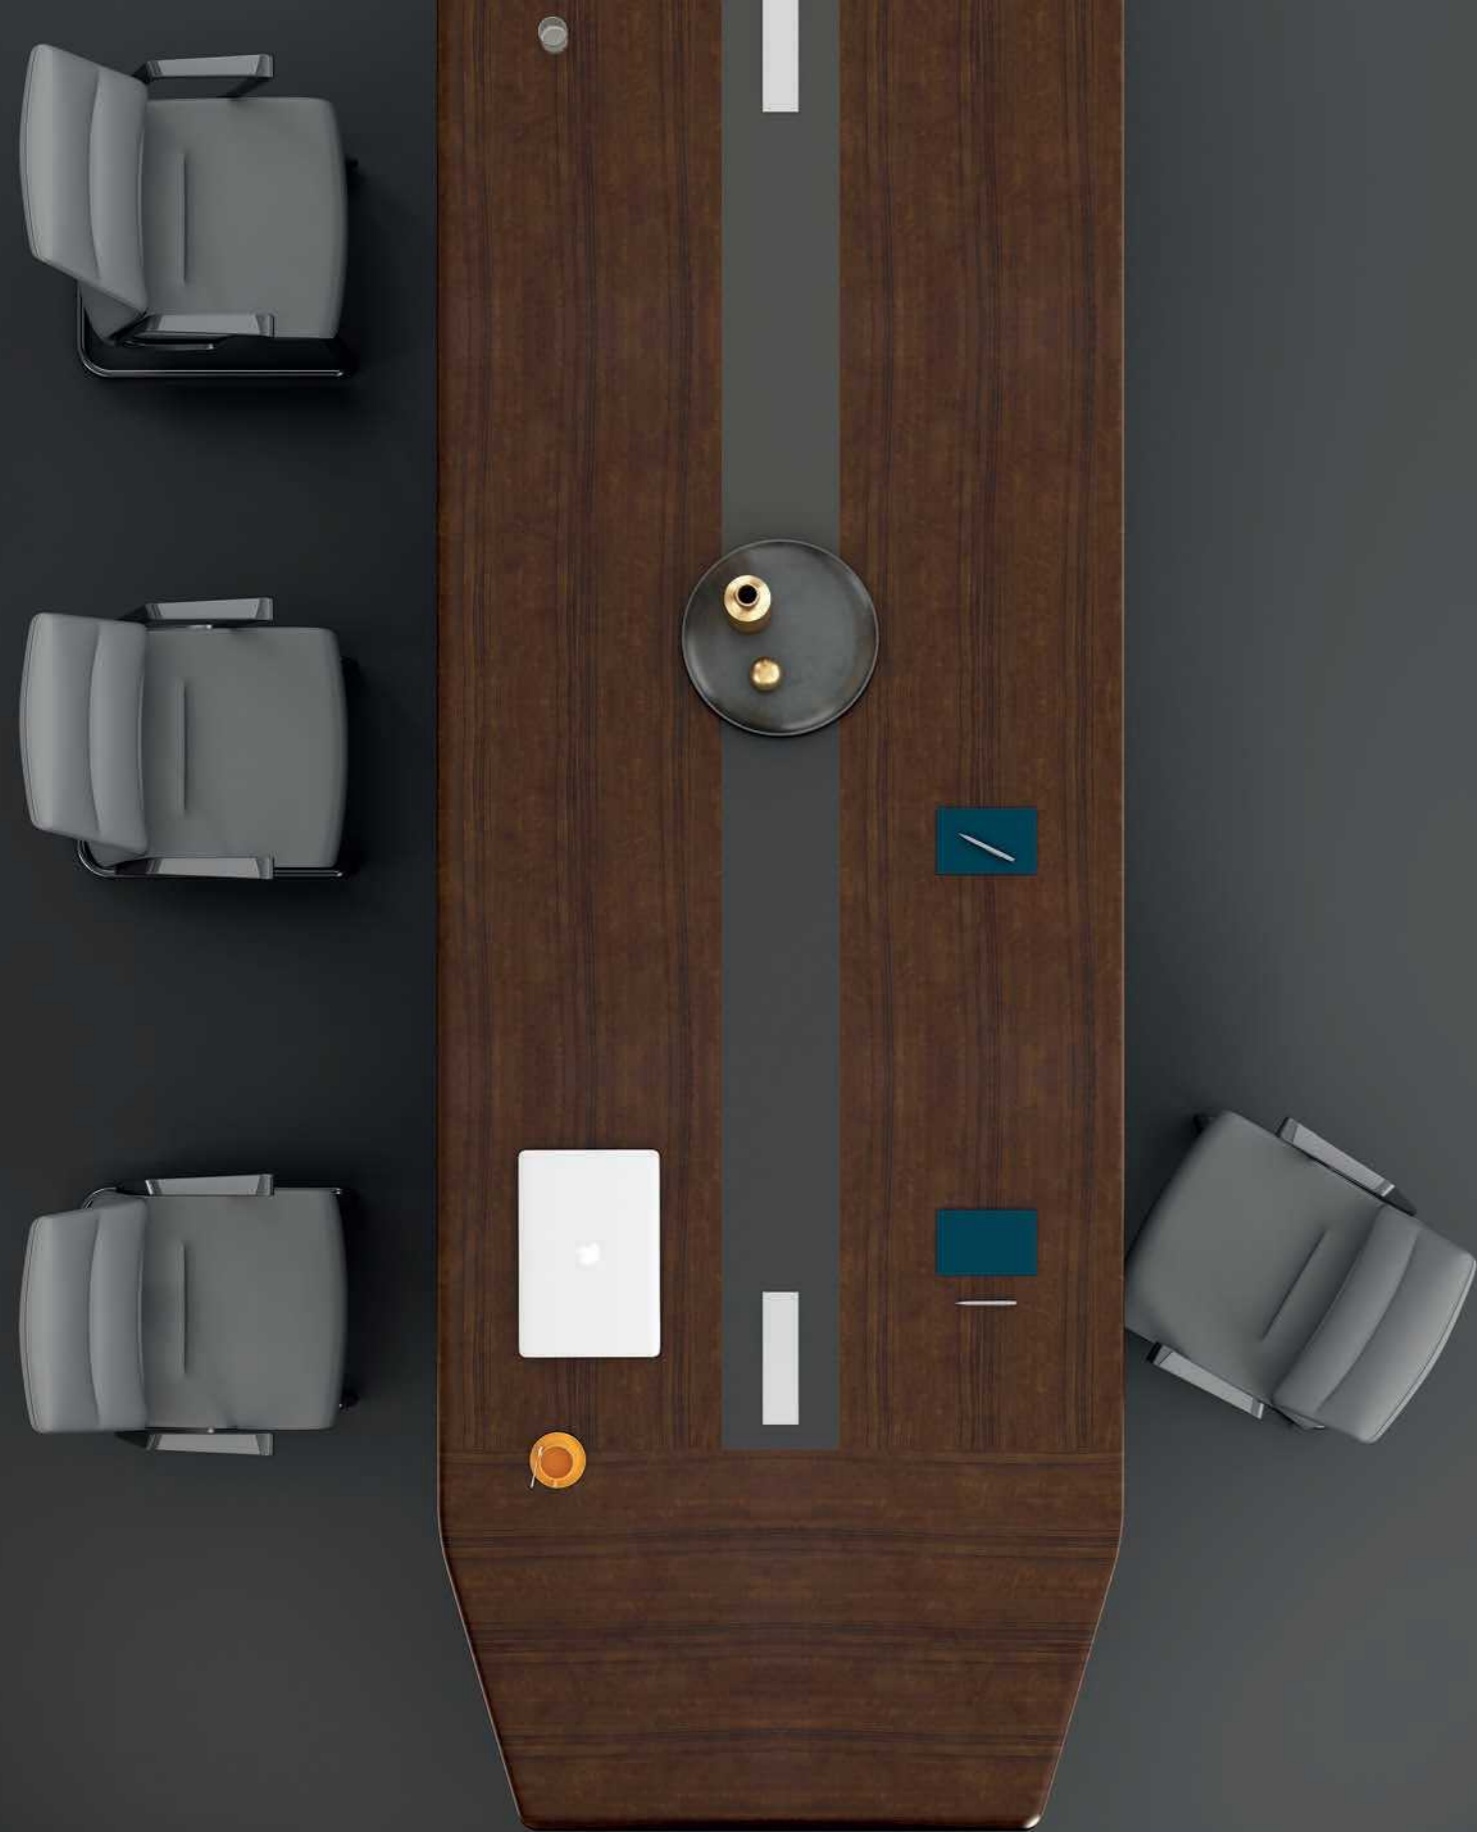

The round and thin edge design of the table gives us a very simple but visual appearance and structure. All the designs can be visually beautified on the basis of reasonable functions and activate all the entrepreneurial enthusiasm.

CY08 黑胡桃木饰面 + 华霖蓝 + 流星灰 + 深卡其

脚型设计灵感来源于汽车尾部的曲线造型，将汽车的造型融入到产品的设计中，凸显出脚型的张力，同时将汽车的金属质感运用其中；桌面的圆润又使得桌子更加雅致，整体线条流畅、大方，安稳中散发出灵动气质，充满浓浓的科技感与时代感的外表。

The foot shape design inspiration comes from the curve shape of the rear of the car, which integrates the car shape into the product design, highlights the tension of the foot shape, and applies the metal texture of the car; the roundness of the desktop makes the table more elegant, the overall line is smooth and generous, and the flexible temperament is exuded in the stability, full of a strong sense of technology and the appearance of the times.

CY07 核桃木油漆饰面 + 流星灰

**Modern craft,
fashionable pursuit**

现代工艺，时尚追求

会议桌的外观上延续了班台台面的造型，有着圆润的弧线和柔和的边型，钢脚也与班台一致；远观已心动，近触诱惑无可抵挡，会议不在沉闷。

The appearance of the conference table continues the shape of the executive desk, with a round arc and soft edge shape, and the steel foot is consistent with the executive desk; the far view has made you touched already, and the near touch temptation is irresistible, and make the conference not dull at all.