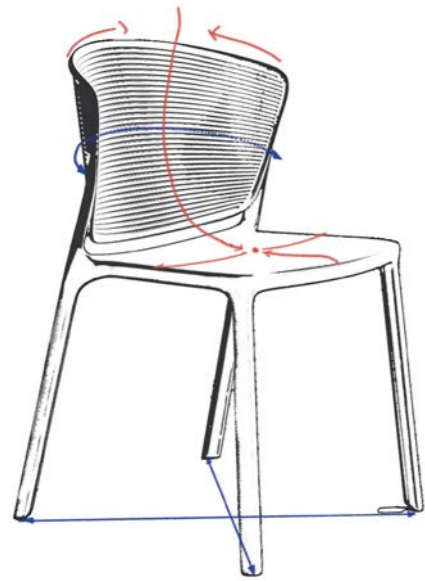

多场景艺术椅 - 星宇

走进星宇，感受到的不仅是座椅的舒适，更是一种艺术氛围的升华。简约而充满设计感的线条，为每一个办公场所注入独特魅力，无论是洽谈、办公室，还是咖啡馆、会议室，都能带来不同的视觉享受。其清新、现代的色调，像一幅无声的雕塑，与环境完美融合，唤醒空间中的无限可能。

Multi-Purpose Chair - AERO

With Aero, you will feel not only the comfort of the seat, but also the sublimation of an artistic atmosphere. The simple and design-filled lines inject unique charm into every office space, whether it is a negotiation, an office, or a cafe or a conference room, can bring different visual enjoyment. Its fresh, modern tones, are like a silent sculpture, that blend perfectly with the environment, awakening the infinite possibilities in the space.