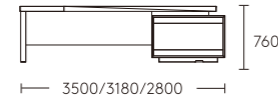

Feigelali products list

核桃木系列

Y008

Color 主推色

Color 可选色

直纹棕核桃木系列

Color 主推色

Color 可选色