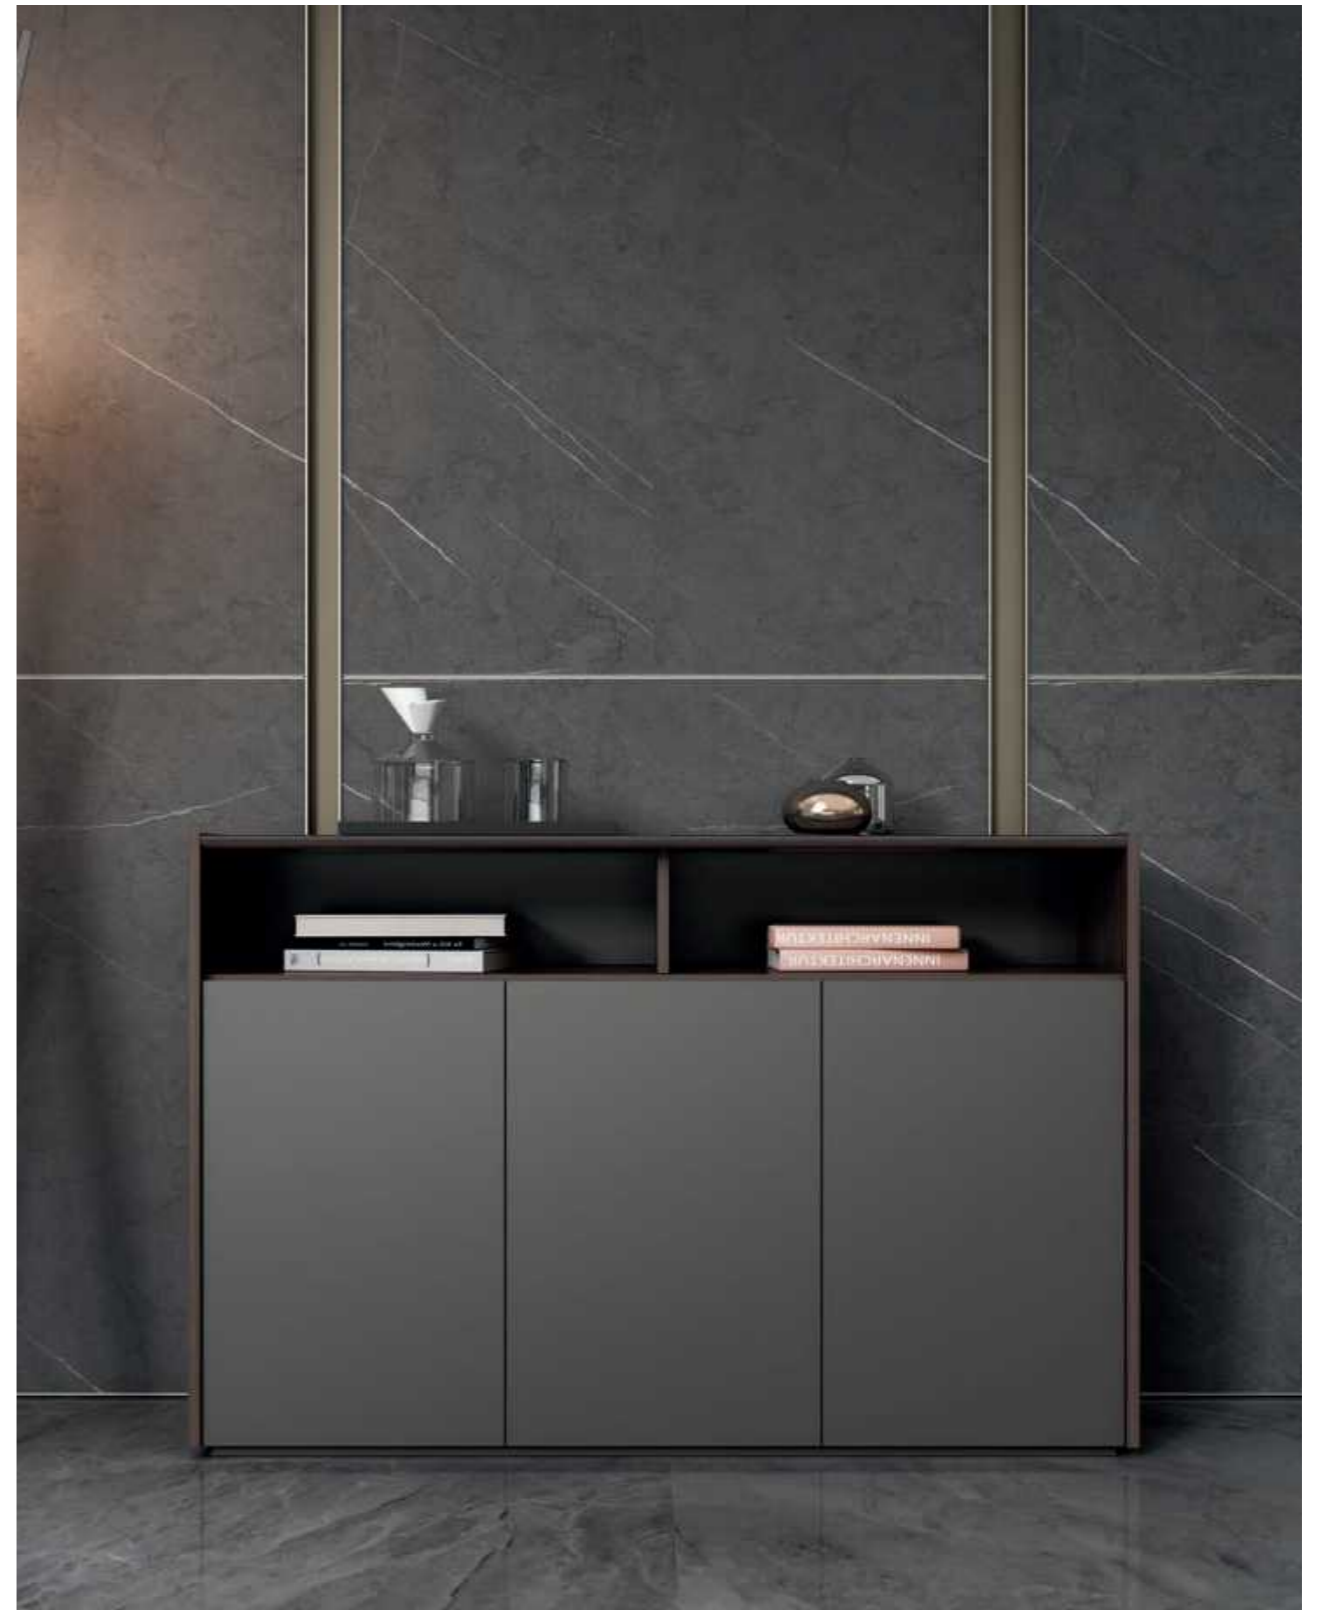

带来的可见价值，让办公成为一种艺术、健康、情怀、气质、梦想，幸福的生活方式，而不仅仅是工作。
The visible value let the office become an art, health, temperament, dream, happy lifestyle, not just work.