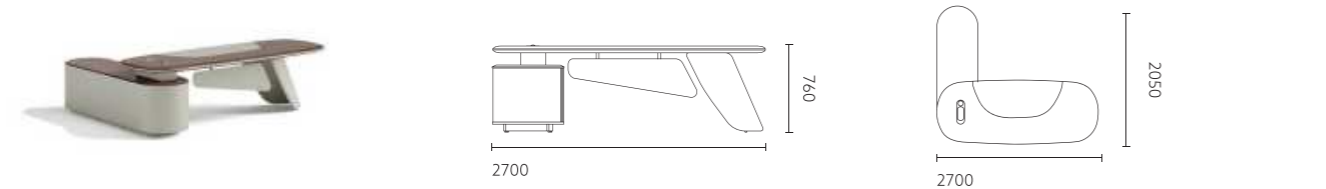

MAY80R.30 3000*2400*760