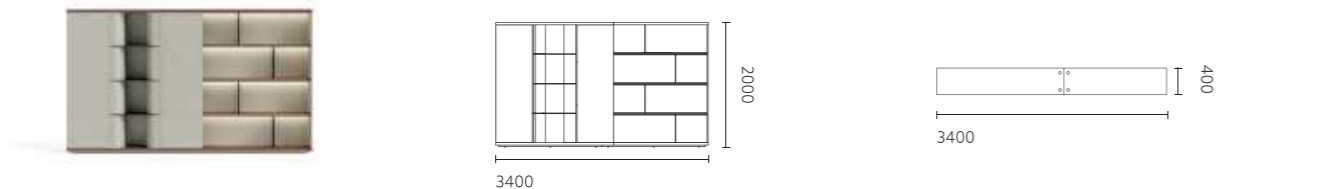

It reshapes the high-end meeting scene with elegant curved surfaces and cutting-edge structures

_ Features

类型 / Classification

MAY80R.30 3000*2400*760

MAY80R.27 2700*2050*760

MAY80R.24 2400*2050*760

MAY90.34 3400*400*2000