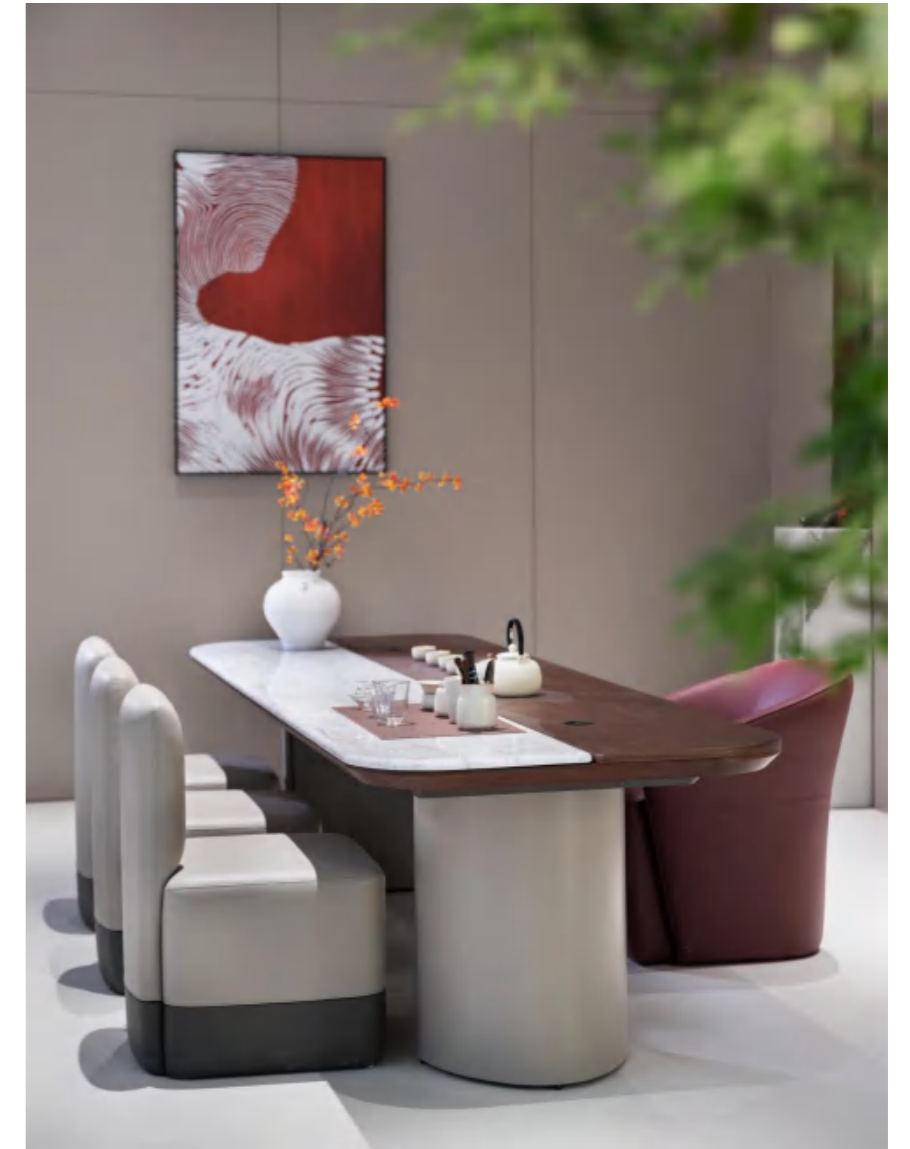

温润有度，雅韵自成
Warm Moderation, Inherent Elegance