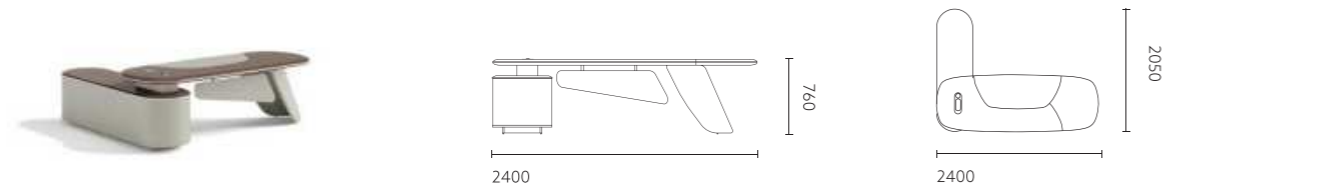

It reshapes the high-end meeting scene with elegant curved surfaces and cutting-edge structures

_ Features

类型 / Classification

MAY80R.30 3000*2400*760

MAY80R.27 2700*2050*760

MAY80R.24 2400*2050*760

MAY90.34 3400*400*2000