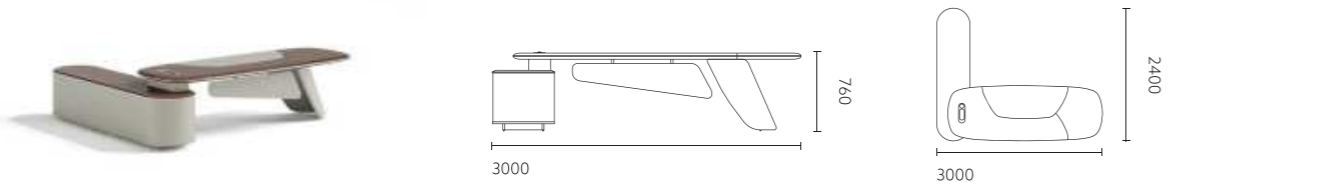

类型 / Classification