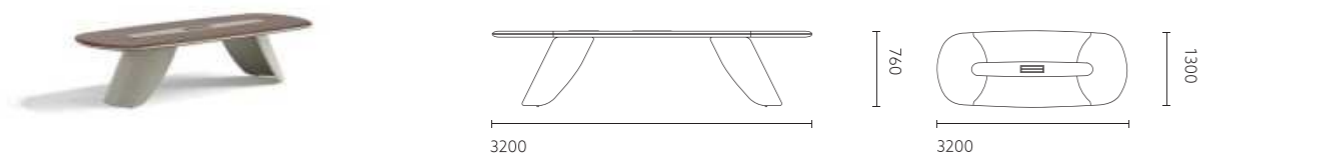

MAY70.38 3800*1400*760

MAY70.32 3200*1300*760