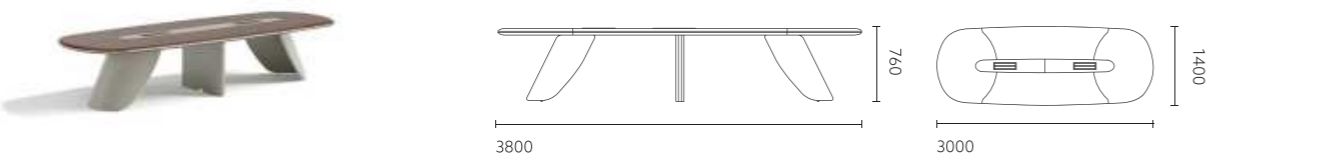

MAY90.30 3000*400*2000