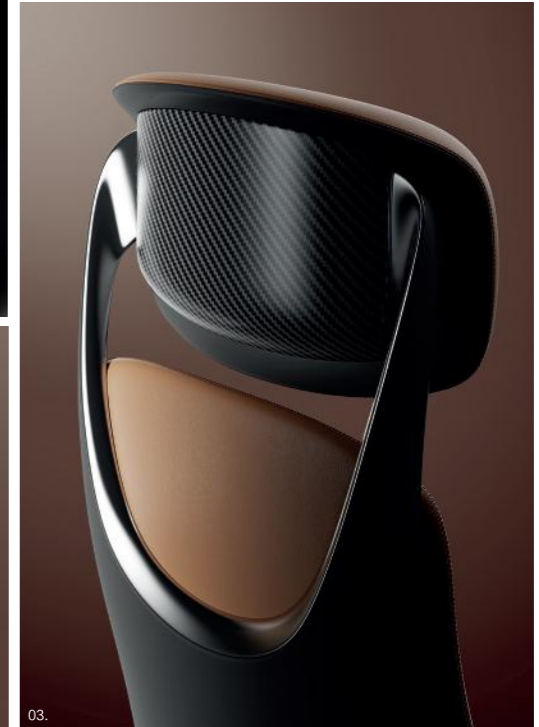

赫拉，给你最舒适的办公体验
Hela gives you the ultimate sitting experience

浮身若无
随心所欲

Comfort at its finest

科技感高颜值外观，助你驰骋职场

Innovative and gorgeous appearance. Helping you work at your best

01. 舒适扶手

贴合手部弧线设计，保持双手舒适放松，恰到好处

02. 弧形曲面工学坐垫

座椅自适应身体，带来柔性包裹的空气坐感

03. 高弹性柔软头枕

棉感舒压，曲线贴合

01. Comfortable armrests

Designed to conform to the curve of your hand, it keeps your hands comfortable and relaxed

02. Curved surface ergonomic cushion

The seat adapts to the body, bringing a softly wrapped air sitting feeling

03. Highly elastic soft headrest

Cotton relieves stress, curve-snug fit

突出迷人的美感，将艺术融入产品美学
回归座椅和人最本质的关系

Charming beauty and integrating art into product aesthetics
Returning to the essential relationship between chairs and humans