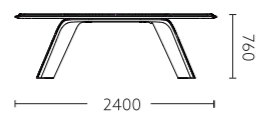

MG82 茶台
CY08 黑胡桃木油漆饰面 + 深卡其 + 天然大理石纹