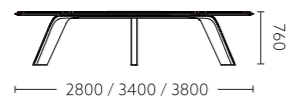

MG41 会议桌
CY08 黑胡桃木油漆饰面 + 深卡其