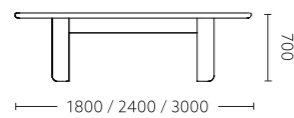

MG20 背柜
CY08 黑胡桃木油漆饰面 + 流星灰 + 深卡其 + 香槟金